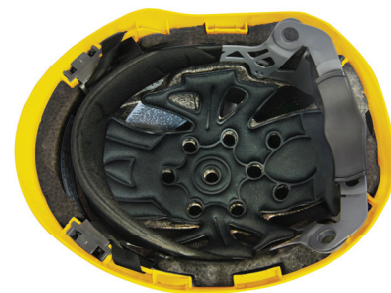

Style #3976-Y

Raptor - Vented

- > Safety Helmet
- > Ratchet with 4 Point Suspension
- > Chin Strap
- > Meets ANSI/ISEA Z89.1-2014 for:
 - Type II (For protection to a blow to the top and sides of head).
 - Class C (Conductive)
 - HT (High temperature up to 120° f +/- 3.6° f)
 - LT (Low temperature above -22° f +/- 3.6° f)

(Side)

(Front with Chin Strap)

(Inside Suspension)

(Back with Ratchet)

Description

- > **Material:** PC & ABS
(Polycarbonate & Acrylonitrile butadiene styrene)
- > **Color:** Yellow
- > **Size:** 6.5 - 8

Packaging

Color Options

W - White Y - Yellow R - Red LB - Light Blue P - Pink O - Orange G - Grey DG - Dark Green PR - Purple BL - Black M - Maroon N - Navy

GO - Gold S - Silver B - Blue HO - High Visibility Orange LBU - Light Buff L - Lime T - Tan REB - Robin's Egg Blue LGR - Light Grey BR - Brown LG - Lime Green